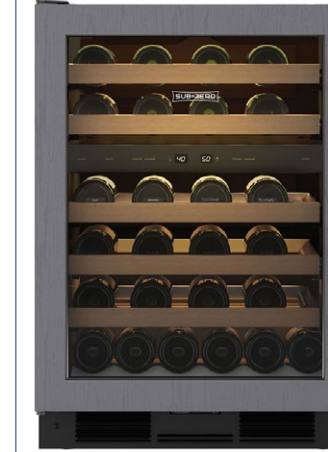

Etsy
Seller- Expoetsy
Bar Brackets For 1/4"-1-1/4" Thick
Shelves
Brushed Brass

Wine Storage

Subzero
Deu2450w
24" Undercounter Wine Storage
Panel Ready

Refrigerator Drawers

Subzero
Id-24r
24" Designer Refrigerator Drawers
Panel Ready