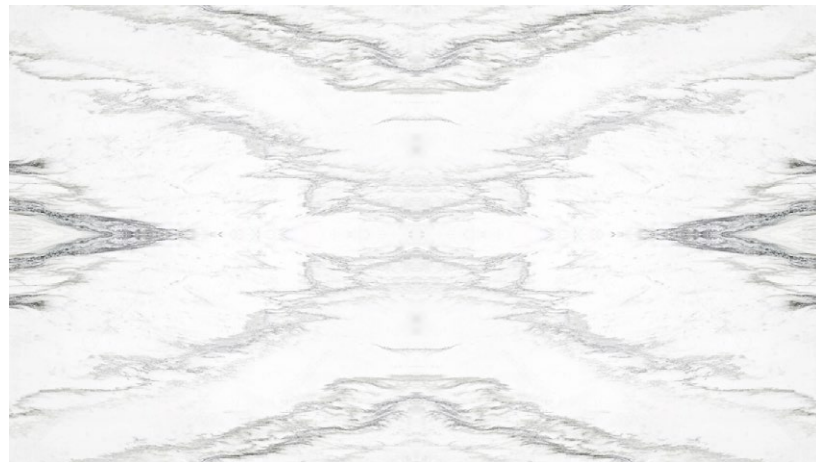

Surround

Marble Slab
Mountain White
Honed

Marble Slab
Mountain White
Honed Bookmatched

TV Mount

Gas Insert

Concept Rendering- Not For Construction

BAR | MAIN LEVEL

Appliances, Fixtures & Hardware