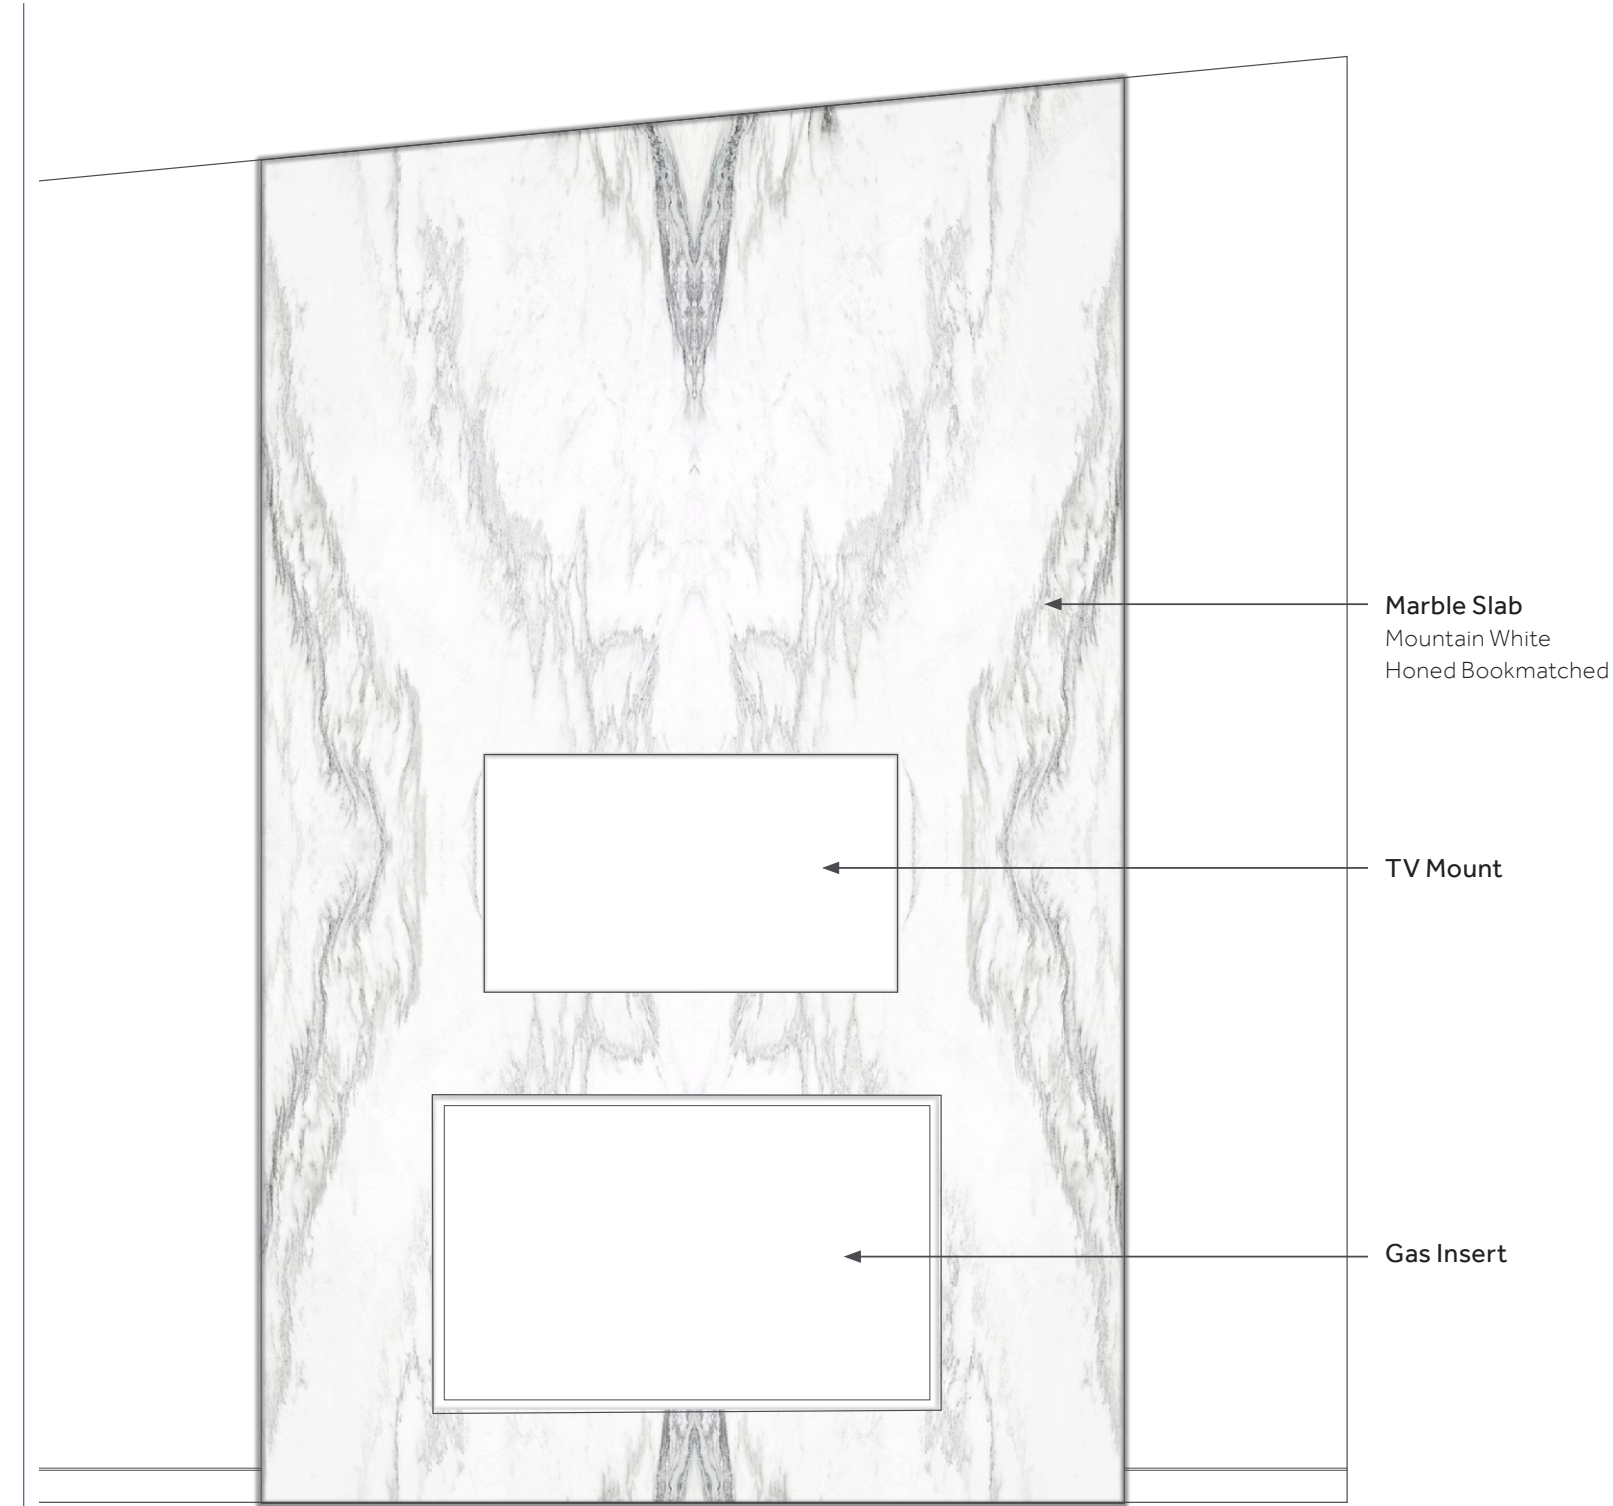

Surround

Marble Slab
Mountain White
Honed

Marble Slab
Mountain White
Honed Bookmatched

TV Mount

Gas Insert

Concept Rendering- Not For Construction

BAR | MAIN LEVEL

Appliances, Fixtures & Hardware