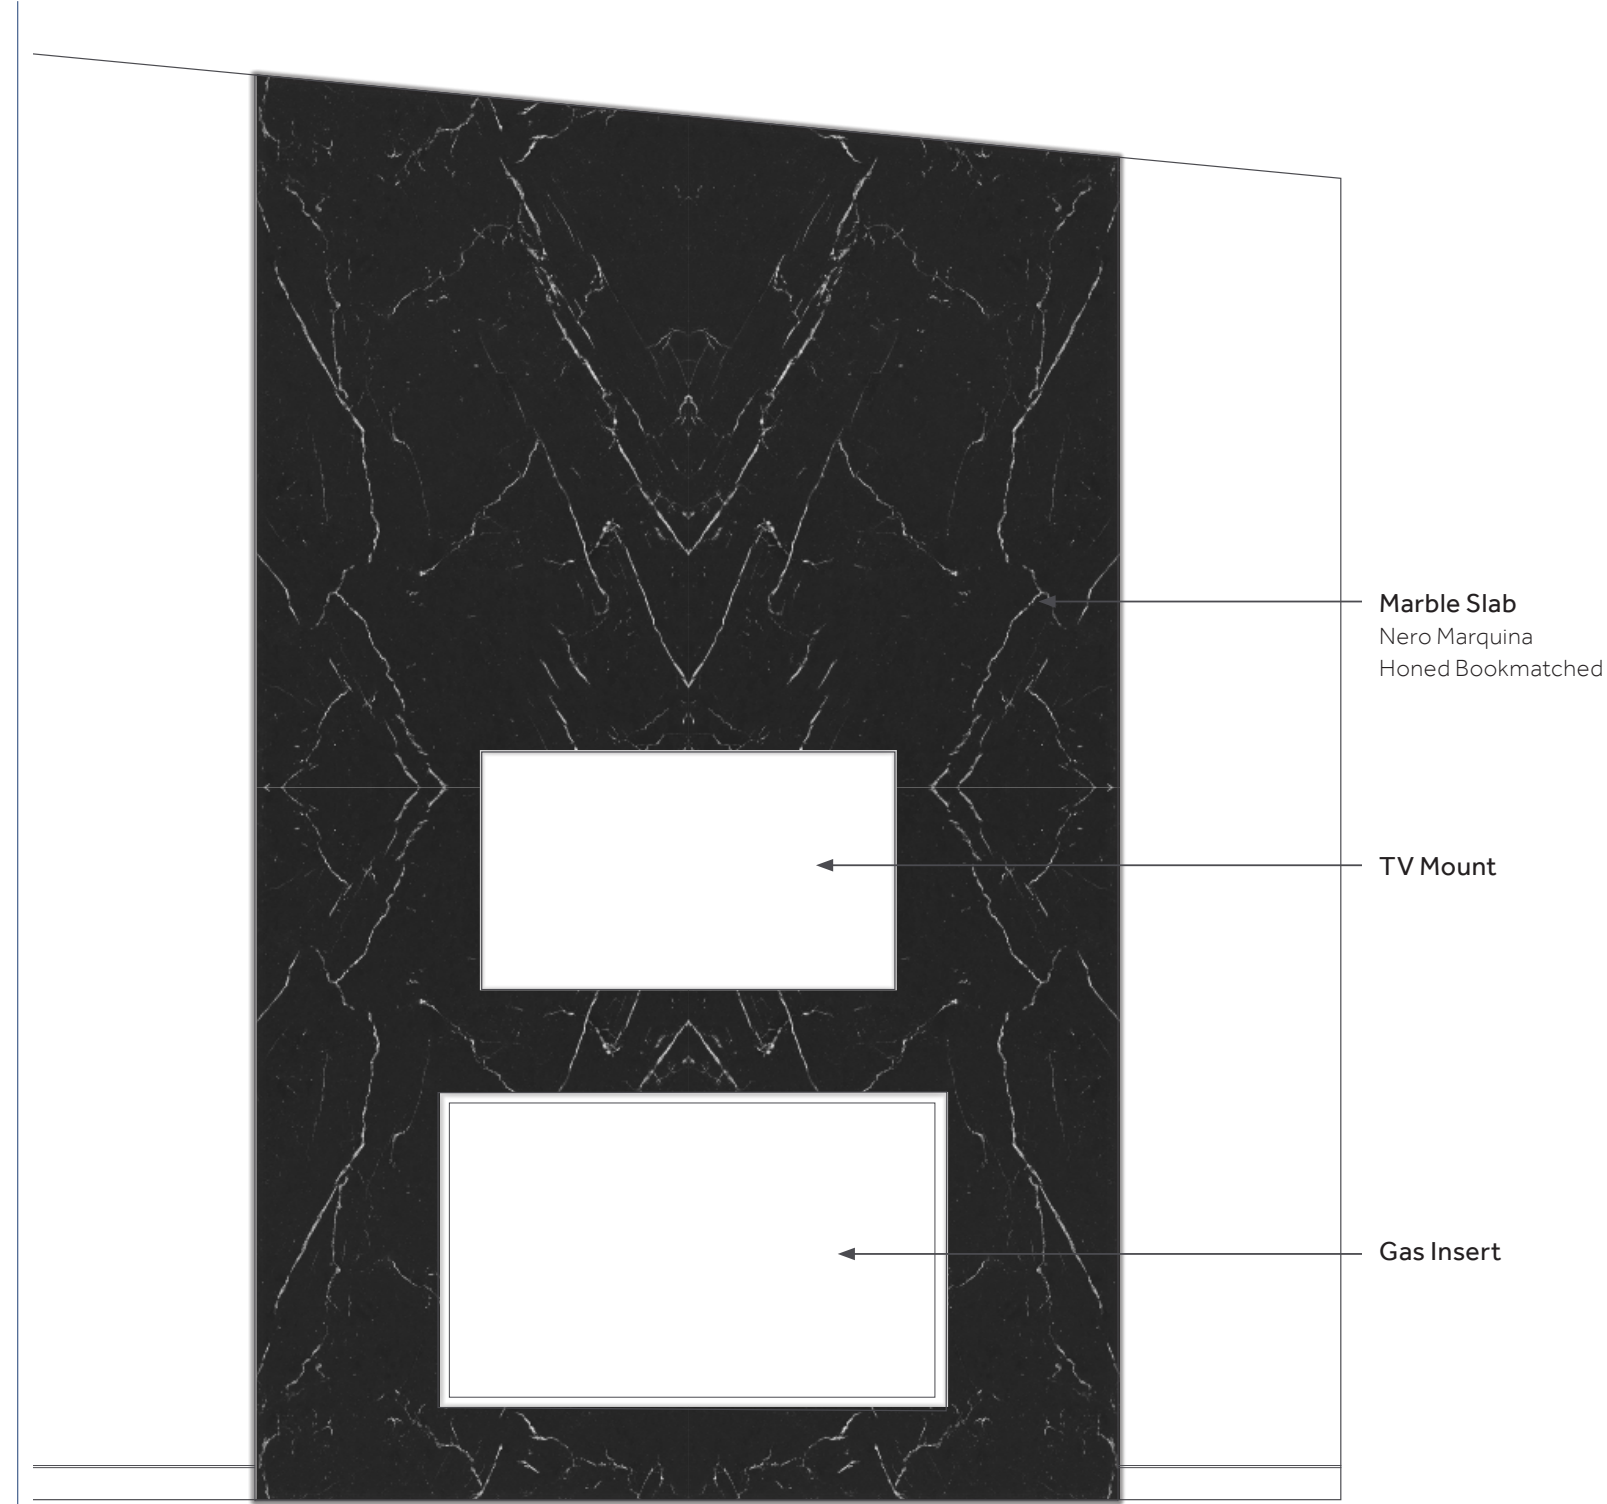

Marble Slab
Nero Marquina
Honed Bookmatched

TV Mount

Gas Insert

Concept Rendering- Not For Construction

BAR | MAIN LEVEL

Appliances, Fixtures & Hardware

Cabinetry Style

Flat Panel
Vertical Grain

Cabinetry Hardware

Rocky Mountain Hardware
Catch Cabinet Pull
White Bronze Light
Sizes Per Interior Elevations

Bar Shelving Hardware

Etsy
Seller- Expoetsy
Bar Brackets For 1/4"-1-1/4" Thick
Shelves
Satin Black

Refrigerator Doors

Subzero
Id-24r
24" Designer Refrigerator Drawers
Panel Ready

Appliance Pulls

Rocky Mountain Hardware
Rail Appliance Pull
White Bronze Light
Sizes Per Interior Elevations

Wine Storage

Subzero
Deu2450w
24" Undercounter Wine Storage
Panel Ready

Ice Maker

Subzero
Uc-15i
15" Undercounter Ice Maker
Panel Ready