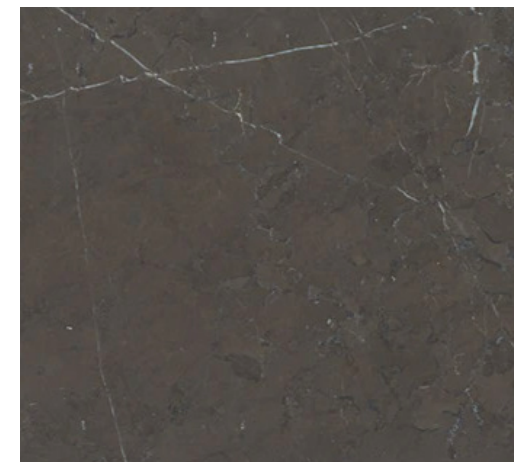

Shower Floor & Walls

Marble Tile
Antico Scuro
Honed