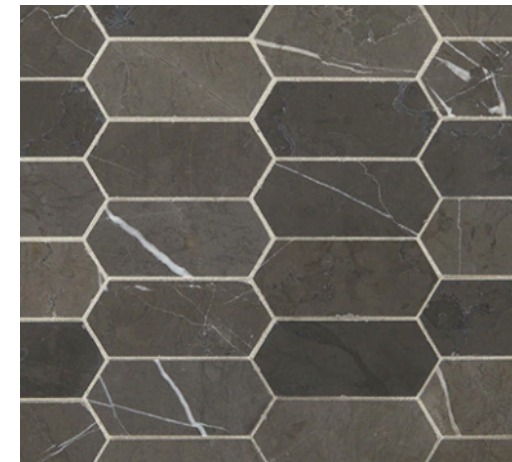

Shower Floor Pattern

Marble Tile
Antico Scuro
Honed 2" X 4" Elongated Hexagon