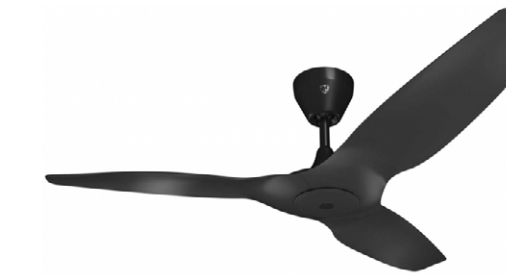

## Exterior Fans

**Haiku 60"**  
Oiled Rubbed Bronze