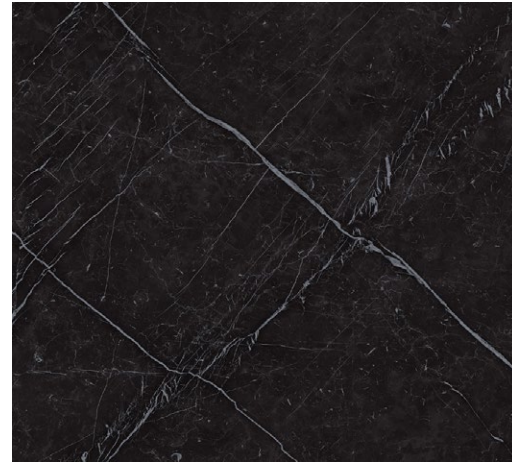

# LOUNGE FIREPLACE | LOWER LEVEL

Appliances, Fixtures & Hardware

Countertop

Marble Slab  
Nero Marquina  
Honed

Backsplash

Marble Slab  
Nero Marquina  
Honed  
\*8" Backsplash

Cabinetry Finish

Natural Stain  
Quarter Sawn Walnut